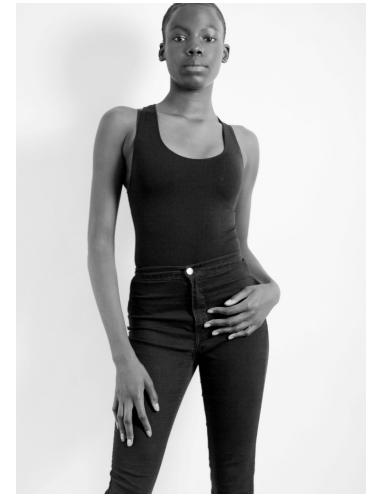

TH=FACE

PARIS

**AGEL
AKOL**

Height 178 cm / 5'10" Hair Noir / Black Hair Brun / Brown Bust 81 cm / 32" Waist 61 cm / 24" Hips 88 cm / 34" 1/2 Shoe 41 / 7 1/2

TH=FACE

PARIS

**AGEL
AKOL**

Height 178 cm / 5'10" Hair Noir / Black Hair Brun / Brown Bust 81 cm / 32" Waist 61 cm / 24" Hips 88 cm / 34" 1/2 Shoe 41 / 7 1/2