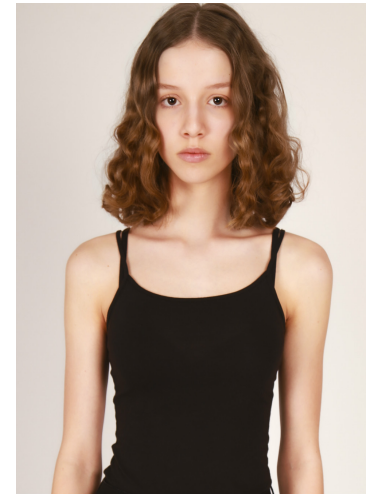

TH=FACE

PARIS

**CHARLOTTE
ALKMAAR**

Height 180 cm / 5'11" Hair Brun / Brown Eyes Marron / Brown Bust 79 cm / 31" Waist 61 cm / 24" Hips 87 cm / 34" 1/2

TH=FACE

PARIS

**CHARLOTTE
ALKMAAR**

Height 180 cm / 5'11" Hair Brun / Brown Eyes Marron / Brown Bust 79 cm / 31" Waist 61 cm / 24" Hips 87 cm / 34" 1/2